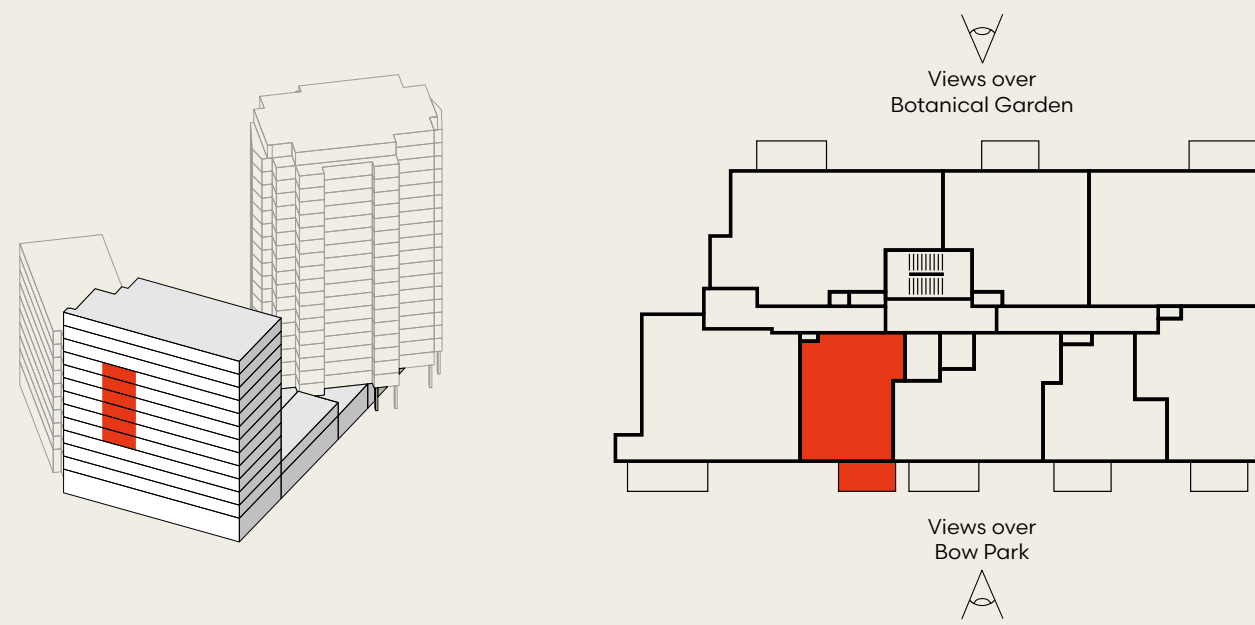

FLOORPLANS

Botanical

Suite
Type 17

Floors:
04 – 09

Apartment numbers:
B4.06, B5.05, B6.05, B7.05, B8.05 & B9.05

Total Internal Area	39.8 sq m	428 sq ft	◄ Measurement points
Total External Area	6.6 sq m	71 sq ft	W Wardrobe
Kitchen / Living / Dining	5.25m x 3.63m	17' 3" x 11' 11"	OW Optional wardrobe
Bedroom Area	2.56m x 3.49m	8' 5" x 11' 5"	CC Coat Cupboard
Balcony	4.00m x 1.72m	13' 1" x 5' 8"	SC Storage Cupboard
			UC Utility Cupboard
			W/D Washer/Dryer
			⊕ Optional Pendant Lights

Floorplans shown for Bow Green are for approximate measurements only. Exact layouts and sizes may vary. All measurements may vary within a tolerance of 5%. The dimensions are not intended to be used for carpet sizes, appliance sizes or items of furniture. Furniture layouts are indicative only.