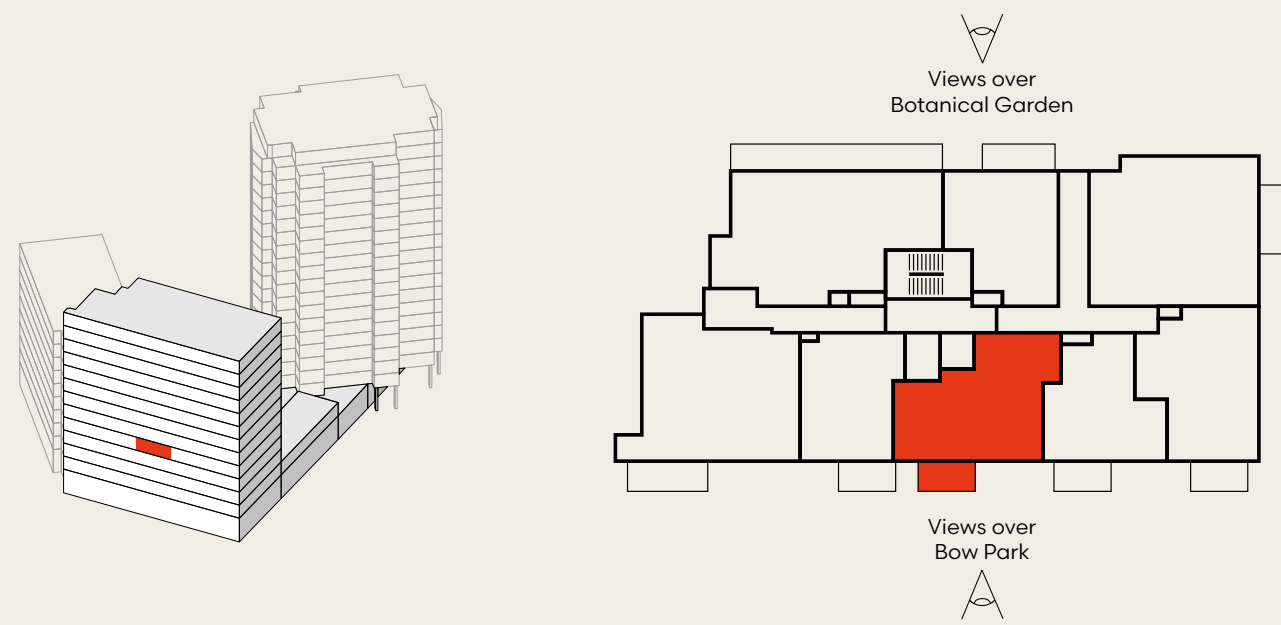

FLOORPLANS

Botanical

1 bedroom apartment

Type 16

Floors:

04

Apartment numbers:

B4.05

Total Internal Area	52.7 sq m	567 sq ft
Total External Area	6.6 sq m	71 sq ft
Kitchen / Living / Dining	5.44m x 4.92m	17' 10" x 16' 2"
Bedroom	3.69m x 3.00m	12' 1" x 9' 10"
Balcony	4.00m x 1.72m	13' 1" x 5' 8"