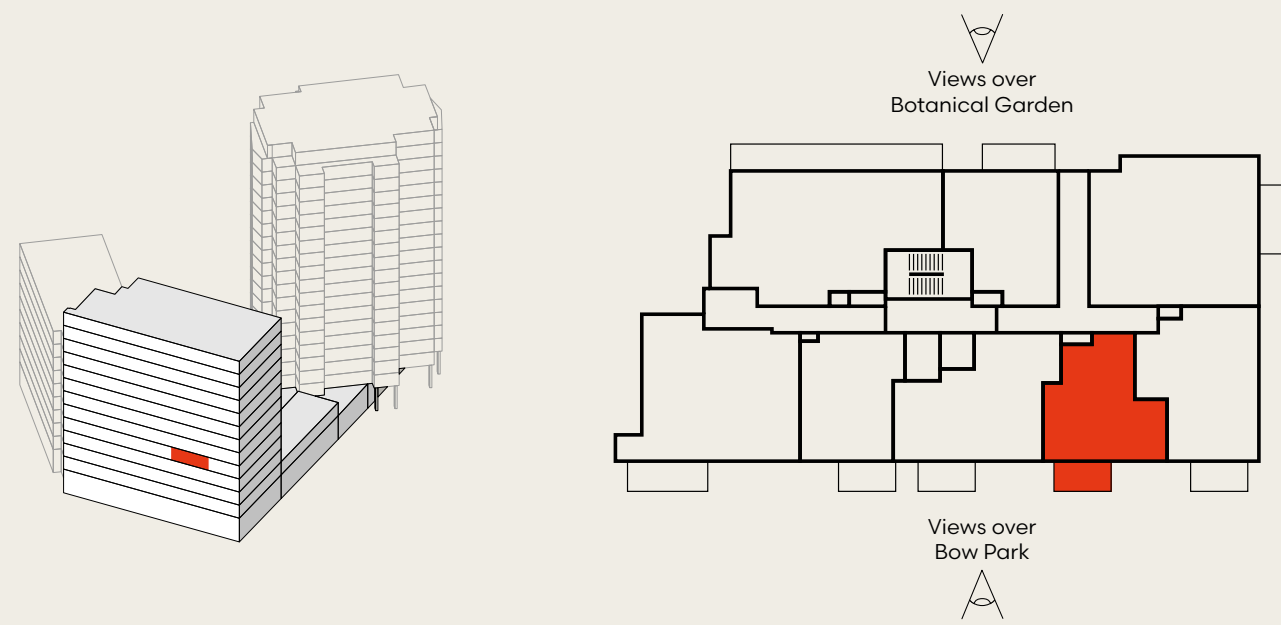

## FLOORPLANS

# Botanical

**1 bedroom apartment**  
Type 15

**Floors:**  
04

**Apartment numbers:**  
B4.04

<b>Total Internal Area</b>	<b>39.5 sq m</b>	<b>425 sq ft</b>
<b>Total External Area</b>	<b>5.6 sq m</b>	<b>60 sq ft</b>
Kitchen / Living / Dining	4.04m x 4.21m	13' 3" x 13' 10"
Bedroom	3.28m x 2.73m	10' 9" x 8' 11"
Balcony	3.29m x 1.73m	10' 10" x 5' 8"