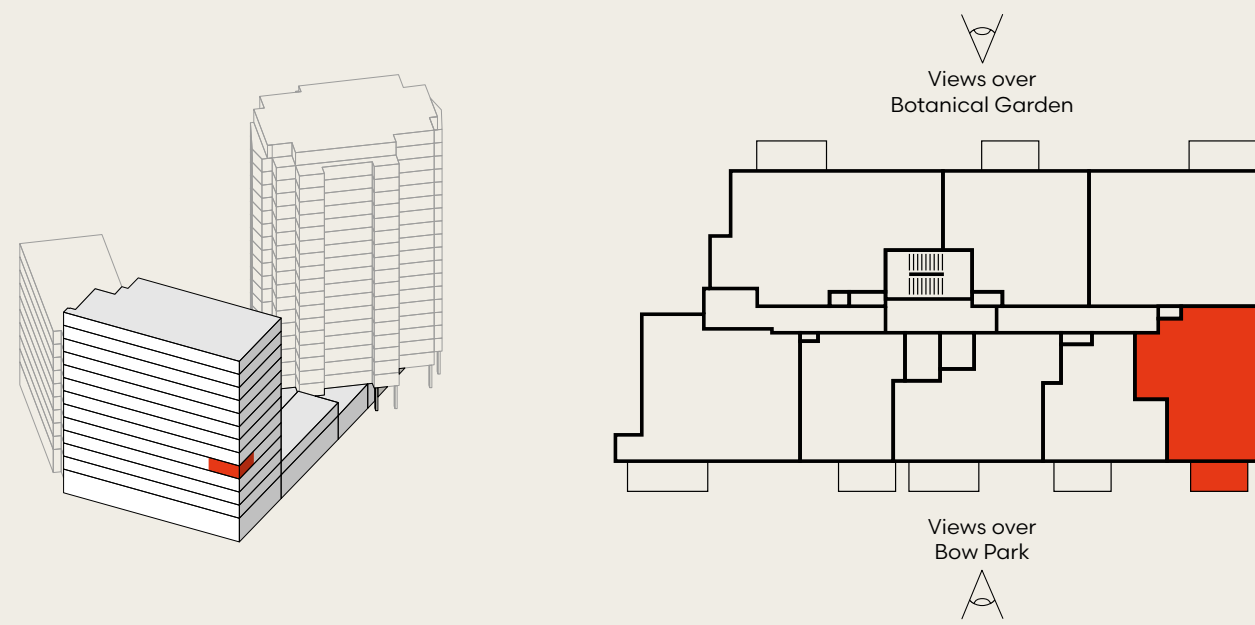

FLOORPLANS

Botanical

1 bedroom apartment
Type 14

Floors:
04

Apartment numbers:
B4.03

Total Internal Area	51.3 sq m	552 sq ft
Total External Area	5.6 sq m	60 sq ft
Kitchen	3.04m x 3.00m	10' 0" x 9' 10"
Living / Dining	4.97m x 2.58m	16' 3" x 8' 5"
Bedroom	3.70m x 3.11m	12' 2" x 10' 2"
Balcony	3.30m x 1.78m	10' 10" x 5' 10"

- ◄► Measurement points
- W Wardrobe
- OW Optional wardrobe
- CC Coat Cupboard
- SC Storage Cupboard
- UC Utility Cupboard
- W/D Washer/Dryer
- ⊕ Optional Pendant Lights

Floorplans shown for Bow Green are for approximate measurements only. Exact layouts and sizes may vary. All measurements may vary within a tolerance of 5%. The dimensions are not intended to be used for carpet sizes, appliance sizes or items of furniture. Furniture layouts are indicative only.